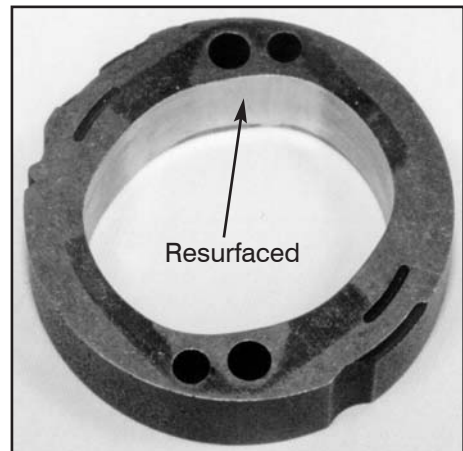

CARDONE ProTech

Supporting Today's Professional Technician

GM Medium Duty Power Steering Pump ID Guide

Application: Chevrolet and GMC 40 to 80 series trucks.

Problem: How to identify large Saginaw Pumps.

Solution: Use guide to identify Power Steering Pumps.

Made by O.E. Remanufactured Best by **CARDONE**[®]

Power Steering Pumps

- Control Valves
- Power Cylinders
- Power Steering Pumps
-Filters
- Rack & Pinion Units
- Steering Gears

Cam Rings - In order to prevent low flow, noise, or no pressure, CARDONE resurfaces the cam ring to give it the original, consistent surface. By running your finger around the inside of the cam ring, you will be able to feel the smooth inner surface. Every unit is tested for proper flow and pressure to make sure it meets all OEM specifications. This process ensures a high quality unit that won't come back.