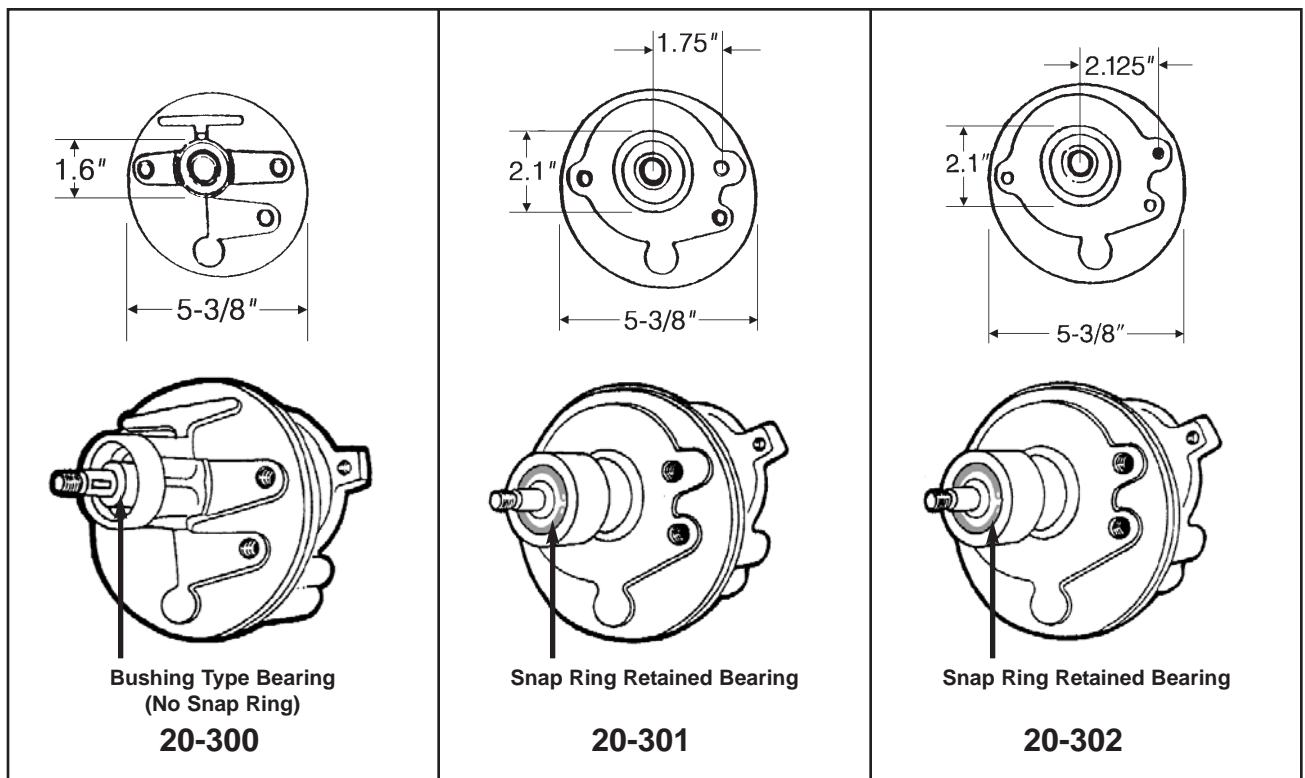

## GM Medium Duty Power Steering Pump ID Guide

**Application:** Chevrolet and GMC 40 to 80 series trucks.

**Problem:** How to identify large Saginaw Pumps.

**Solution:** Use guide to identify Power Steering Pumps.