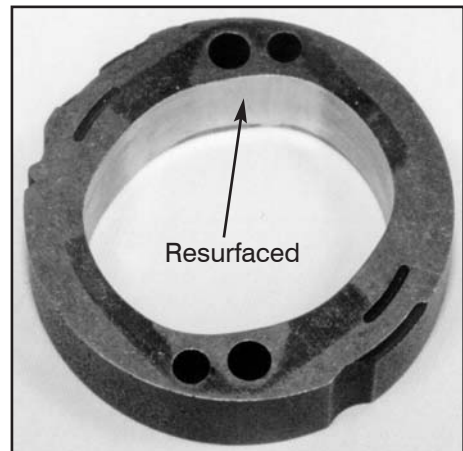

- Control Valves
- Power Cylinders
- Power Steering Pumps
  -Filters
- Rack & Pinion Units
- Steering Gears

Cam Rings - In order to prevent low flow, noise, or no pressure, CARDONE resurfaces the cam ring to give it the original, consistent surface. By running your finger around the inside of the cam ring, you will be able to feel the smooth inner surface. Every unit is tested for proper flow and pressure to make sure it meets all OEM specifications. This process ensures a high quality unit that won't come back.