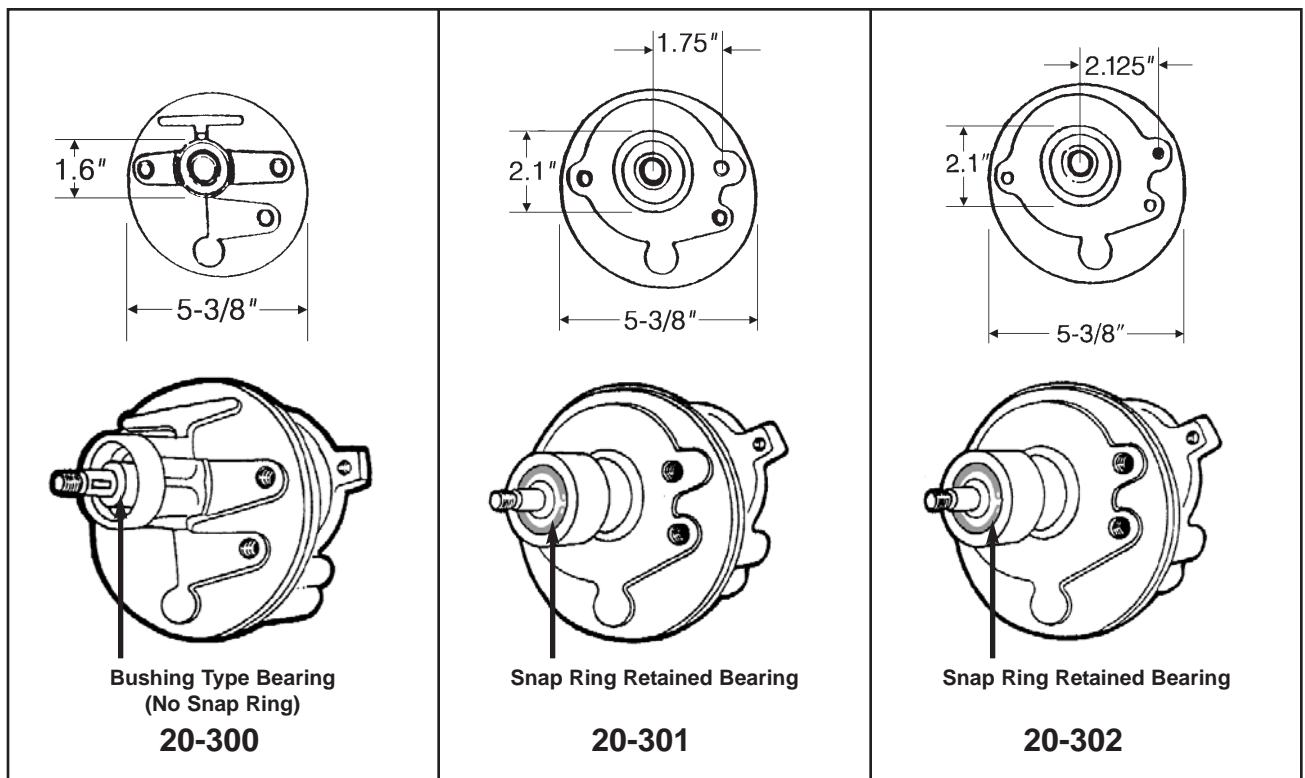

CARDONE ProTech

Supporting Today's Professional Technician

GM Medium Duty Power Steering Pump ID Guide

Application: Chevrolet and GMC 40 to 80 series trucks.

Problem: How to identify large Saginaw Pumps.

Solution: Use guide to identify Power Steering Pumps.